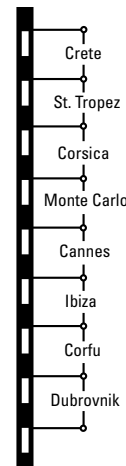

Cabana Club/Retreat Family Cabanas— for four adults with four loungers (*ms Nieuw Amsterdam* 17' x 12'-6";
ms Eurodam 15'-3" x 12'-6"; *ms Noordam* 17' x 12'-6";
ms Zuiderdam 17' x 12'-6")

PACKAGE	PRICE
Family Cabana Club/Retreat Cabana per day — port day	$65.00
Family Cabana Club/Retreat Cabana per day — sea day	$115.00
Family Cabana Club/Retreat Cabana Package — up to 7 days	$449.00
Family Cabana Club/Retreat Cabana Package — up to 10 days	$599.00
Family Cabana Club/Retreat Cabana Package — up to 15 days	$749.00
Family Cabana Club/Retreat Cabana Package — up to 20 days	$899.00
Family Cabana Club/Retreat Cabana Package — over 20 days	call for pricing

Cabana Club/Retreat Cabanas Exclusive Use— for groups up to 30 guests

PACKAGE	PRICE
Port day	$799.00 per day
Sea day	$1,299.00 per day
Mid-morning Bloody Mary or Mimosas Party — 1 hour	$15.00 per person (incl. Beverage Service Charge)
Mid-afternoon Margarita or Daiquiri Party — 1 hour	$15.00 per person (incl. Beverage Service Charge)

*A 15% service charge on all beverage items will be added.

Please contact Ship Services at 1-800-541-1576 to reserve your Cabana. On board, please contact the Front Office.

Lido Cabanas
ms Eurodam