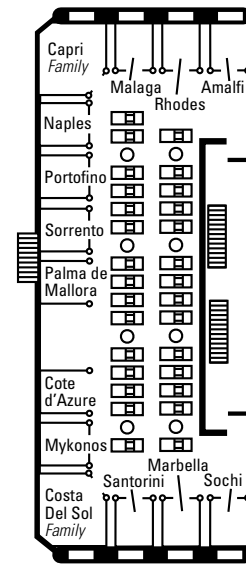

*A 15% service charge on all beverage items will be added.

Please contact Ship Services at 1-800-541-1576 to reserve your Cabana. On board, please contact the Front Office.

Lido Cabanas
ms Eurodam

Cabana Club/Retreat Cabanas
ms Eurodam
ms Nieuw Amsterdam