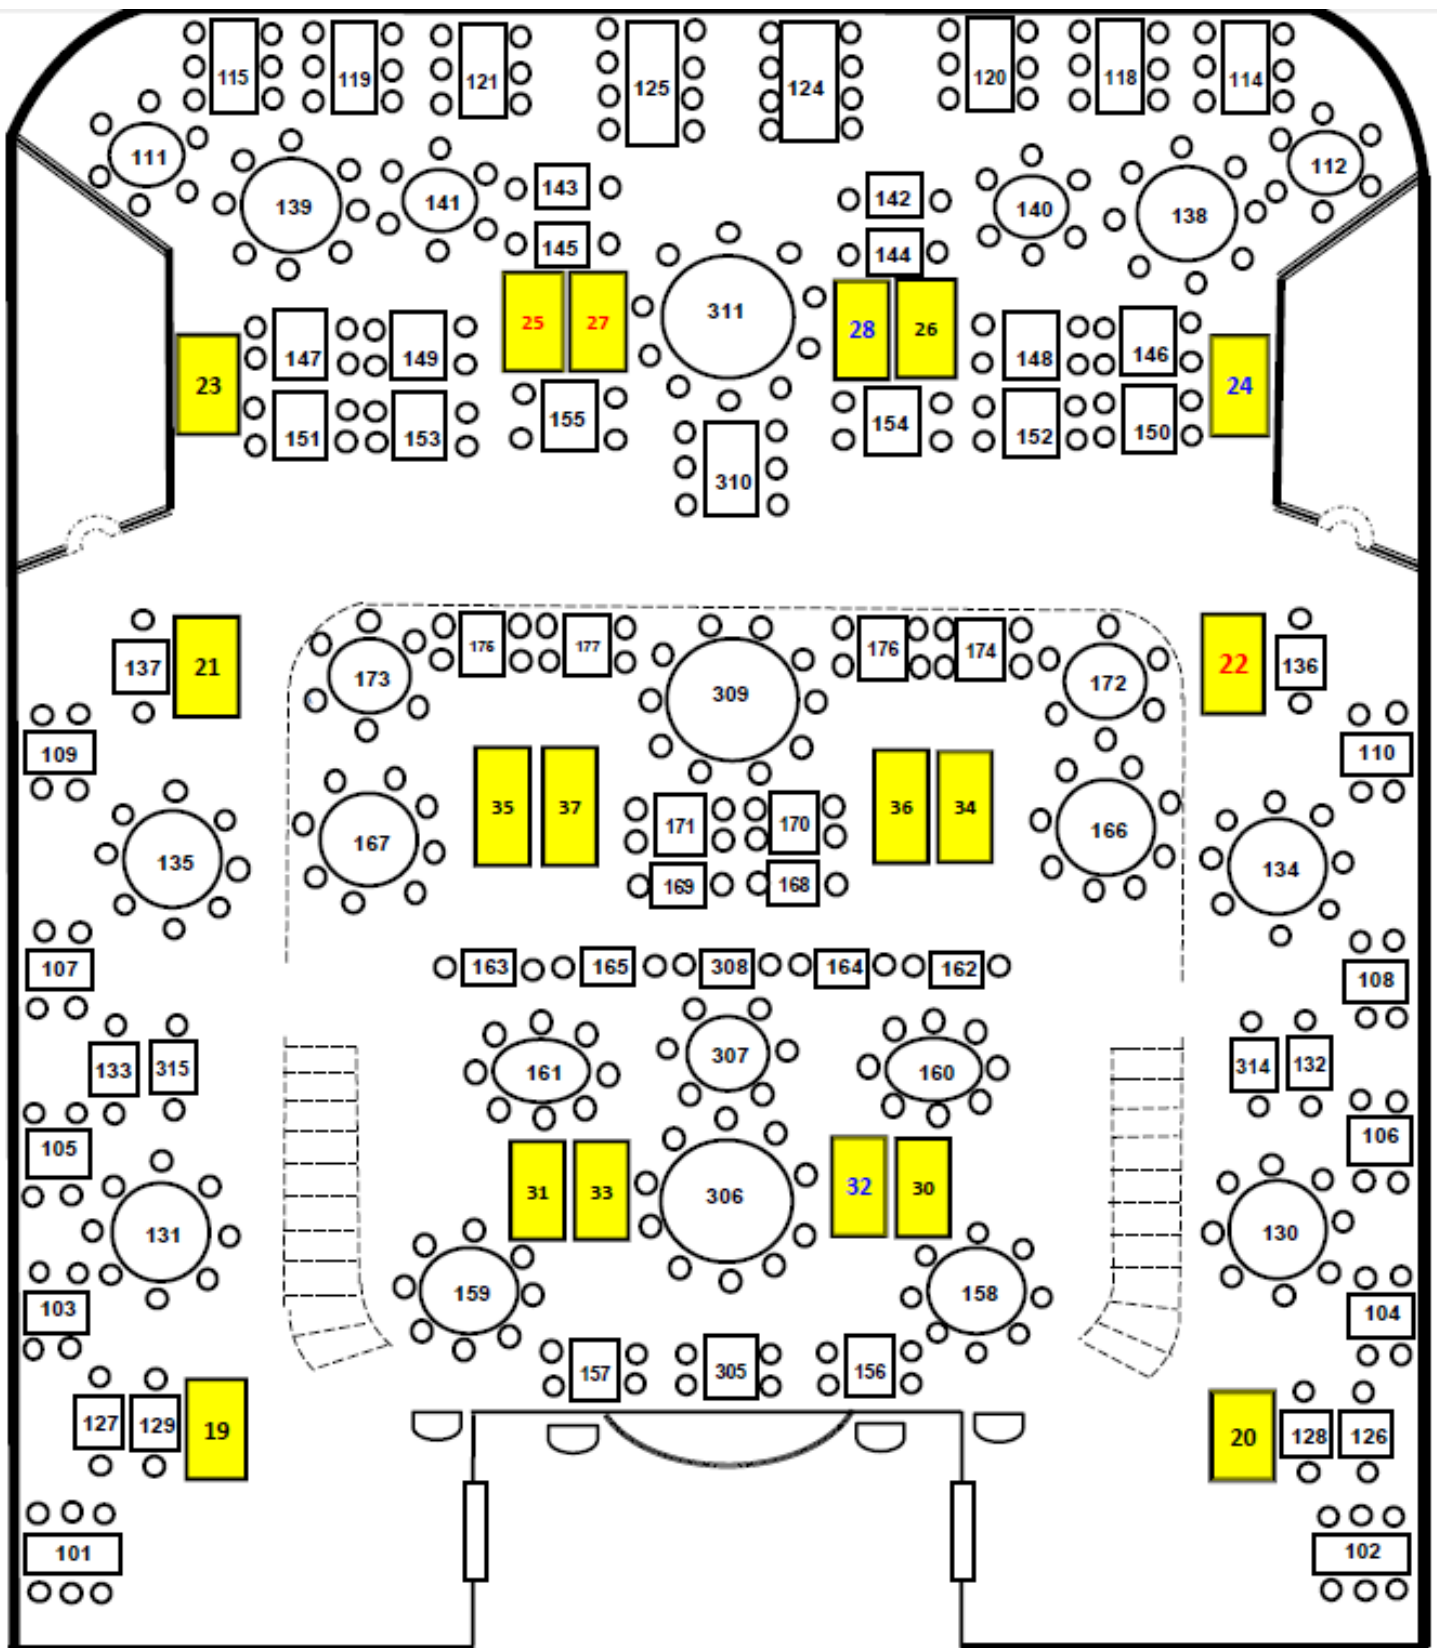

FIXED - ASSIGNED SEATING

UPPER LEVEL DINING ROOM

MS. ROTTERDAM

- 21 Tables of 2 = 42
- 27 Tables of 4 = 108
- 16 Tables of 6 = 96
- 14 Tables of 8 = 112
- 3 Tables of 10 = 30

AYWD - OPEN SEATING

LOWER LEVEL DINING ROOM